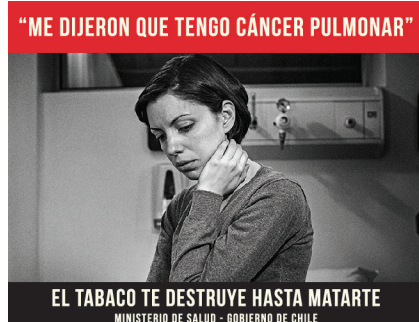

Implementation date and additional rounds

2006, 2007, 2008, 2009, 2010, 2011, 2012 and 2013

Tobacco products package coverage and location

Graphic health warnings are required to cover the bottom 50% of the front and 50% of the back of the package. Overall, 50% of the package space is allocated to health warnings.

Misleading information

Misleading descriptors such as ‘light,’ ‘smooth,’ ‘mild,’ ‘low in tar, nicotine, carbon monoxide,’ are prohibited from appearing on packages.

Constituents and emissions information

A single message is required to display qualitative (descriptive) constituents and emissions information on one lateral side.

Special notes

Legislation applies to all tobacco products (combusted and smokeless) without specifying the content of the warnings for each type of tobacco.

Rotation schedule, history, language, and help for smoking cessation

Chile has produced eight rounds of graphic health warning labels:

Round (Year)	Number	Size (%) [average— front/back]
R1 (2006)	1 pair	50— 50/50
R2 (2007)	1 pair	50— 50/50
R3 (2008)	1 pair	50— 50/50
R4 (2009)	1 pair	50— 50/50
R5 (2010)	1 pair	50— 50/50
R6 (2011)	1 pair	50— 50/50
R7 (2012)	1 pair	50— 50/50
R8 (2013)	5 pairs	50— 50/50

Warnings within each round were required to be rotated for a period of 12 months, and since 2013 for 24 months. Warning texts must be in Spanish, the principal language of the country.

WARNINGS: 2013